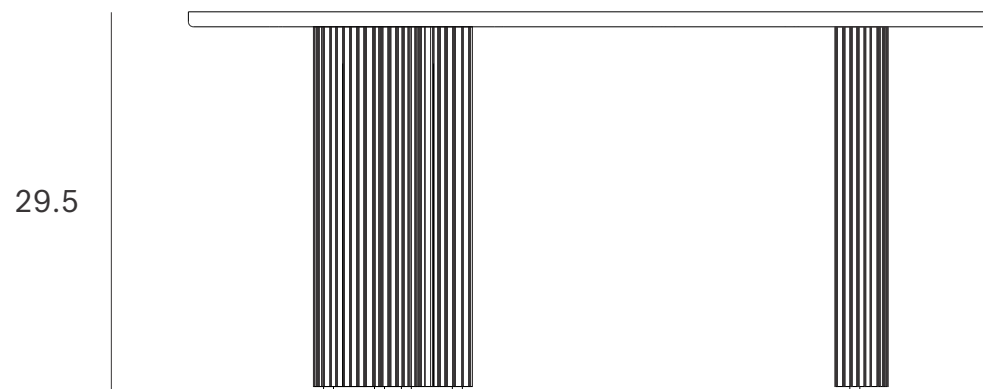

83

Ethnicraft

Boomerang desk - Dimensions (inches)

32.7