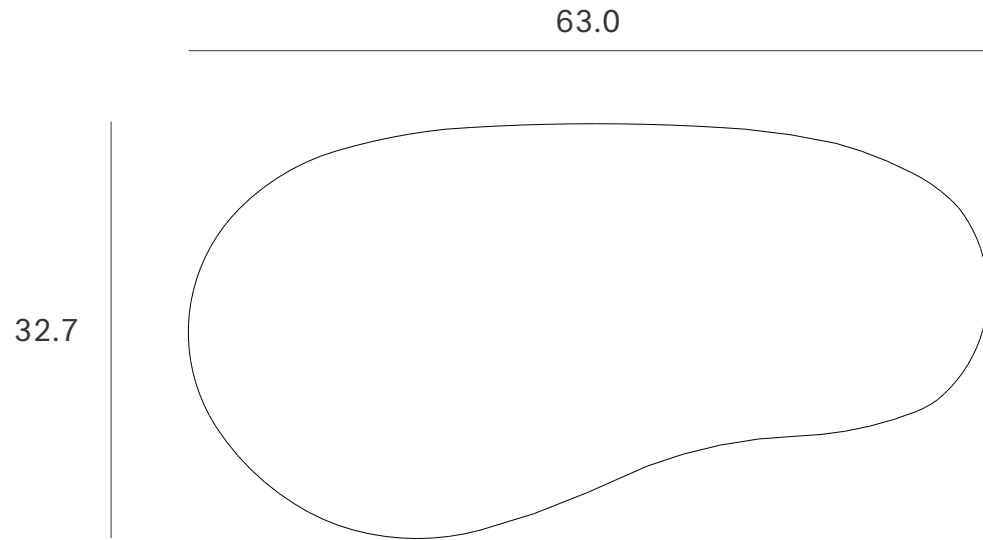

83

Ethnicraft

Boomerang desk - Dimensions (inches)

32.7